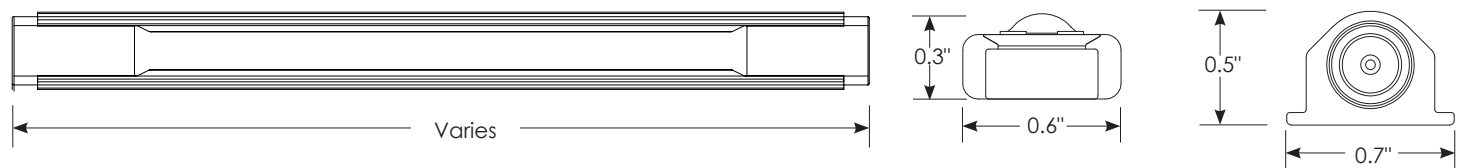

## Product Details

- High 90+ CRI gives merchandise and packaging more visual appeal
- Saw tooth LED positioning increases the light spread in all directions eliminating shadows between fixtures
- Flat silicone lens eliminates banding issues that are typically associated with curved lens
- Aluminum housing provides superior construction and a sleek modern profile
- Low maintenance cost provides reduced operating costs while ensuring quality of light is preserved
- Available in standard and high lumen outputs

## Specification Guide

| Base Part #                                | Shelf Length (LL) | Color Temp. (CC)                                     | Voltage (VV) | Plug Type (XXX)   | Overall Light Length |
|--|-------------------|--|--------------|-------------------|----------------------|
| 690451 - Std Lumen<br>690471 - High Lumen* | 11                | 30 - 3000K<br>35 - 3500K<br>40 - 4000K<br>50 - 5000K | 24 - 24V     | 004 - Barrel Plug | 9.2"                 |
|  | 18                |  |              |                   | 15.6"                |
|  | 24                |  |              |                   | 21.2"                |
|  | 30                |  |              |                   | 30"                  |
|  | 36                |  |              |                   | 33.2"                |
|  | 38                |  |              |                   | 35.2"                |
|  | 42                |  |              |                   | 42.5"                |
|  | 48                |  |              |                   | 46.2"                |
|  | 54                |  |              |                   | 51.2"                |
|  | 60                |  |              |                   | 57.2"                |
|  | 66                |  |              |                   | 63.2"                |
| 72   | 69.2"             |  |              |                   |                      |

## Product Dimensions