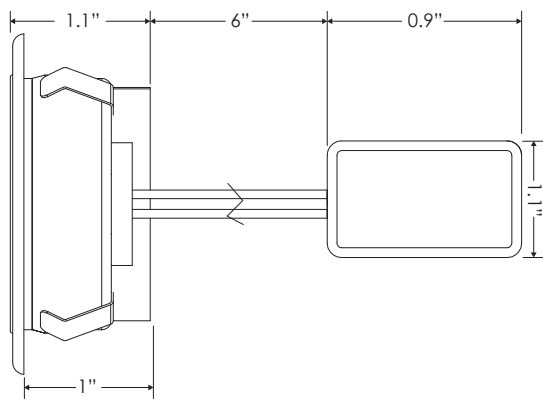

Retail Puck Light

Features

- Plug n' play barrel connector allows for easy re-configurations
- LED technology provides high light output with minimal heat, so lights can be installed in enclosed display cases
- Available with clear or frosted lens and multiple color temperatures, 3000K, 3500K and 4000K
- Finish options include, white, black, brushed nickel or chrome

Product Details

Housing	Brass
Lens	Frosted or Clear Glass
Wattage	5.3 W
Voltage	24V DC
Amp Draw [@ 12V DC]	0.4 A
Lumens	575 LM
CRI	80+
Color Temperature	3000K, 3500K or 4000K
Diameter	2.75"
Cutout Diam.	2.25"
Dimmable	N/A

NOTE: up to 16 lights can be used per 100W power supply and up to 8 lights can be daisy chained using the supplied connector

Product Dimensions

Specification Guide

Sample Part #: 69930-CH30-C

Base Part
 Finish Option
 Color Temperature
 Lens Option